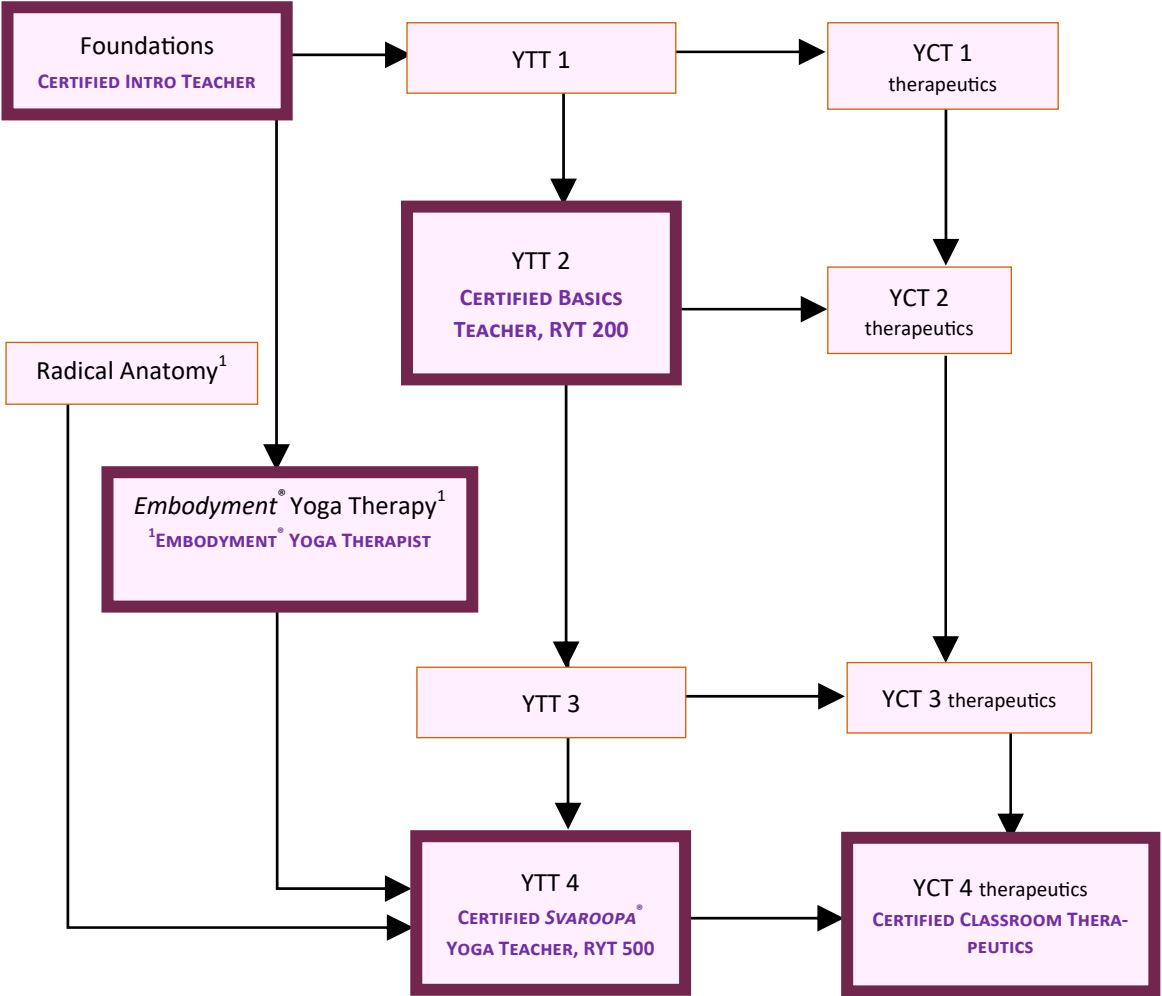

Svaroopā Yoga® Teacher Certification Flow Chart

BIG BORDER = certification awarded
 YTT – Yoga Teacher Training (incl DTS)
 YCT – Yoga Classroom Therapeutics (incl DTS)
 DPR – Deeper Yoga Training (incl DTS)
 BLS: Bliss Yoga Teacher
 PYT – Professional Yoga Therapist (incl DTS)
 SPC – Specialty Certifications (incl DTS)
 EYTS—Continuing Ed (no DTS, no certifications)

¹ may be taken earlier,
 must complete before YTT 4